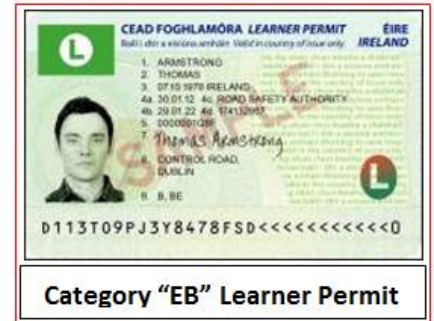

How do I get a Jeep and Trailer License?

Click to go to the website

Get your EB Licence today!

It's illegal to tow a trailer over 750 Kg without it!

Call Noel
086 2682305

Hold a Category B And Complete Driver Training with HynesQuinn Driving School